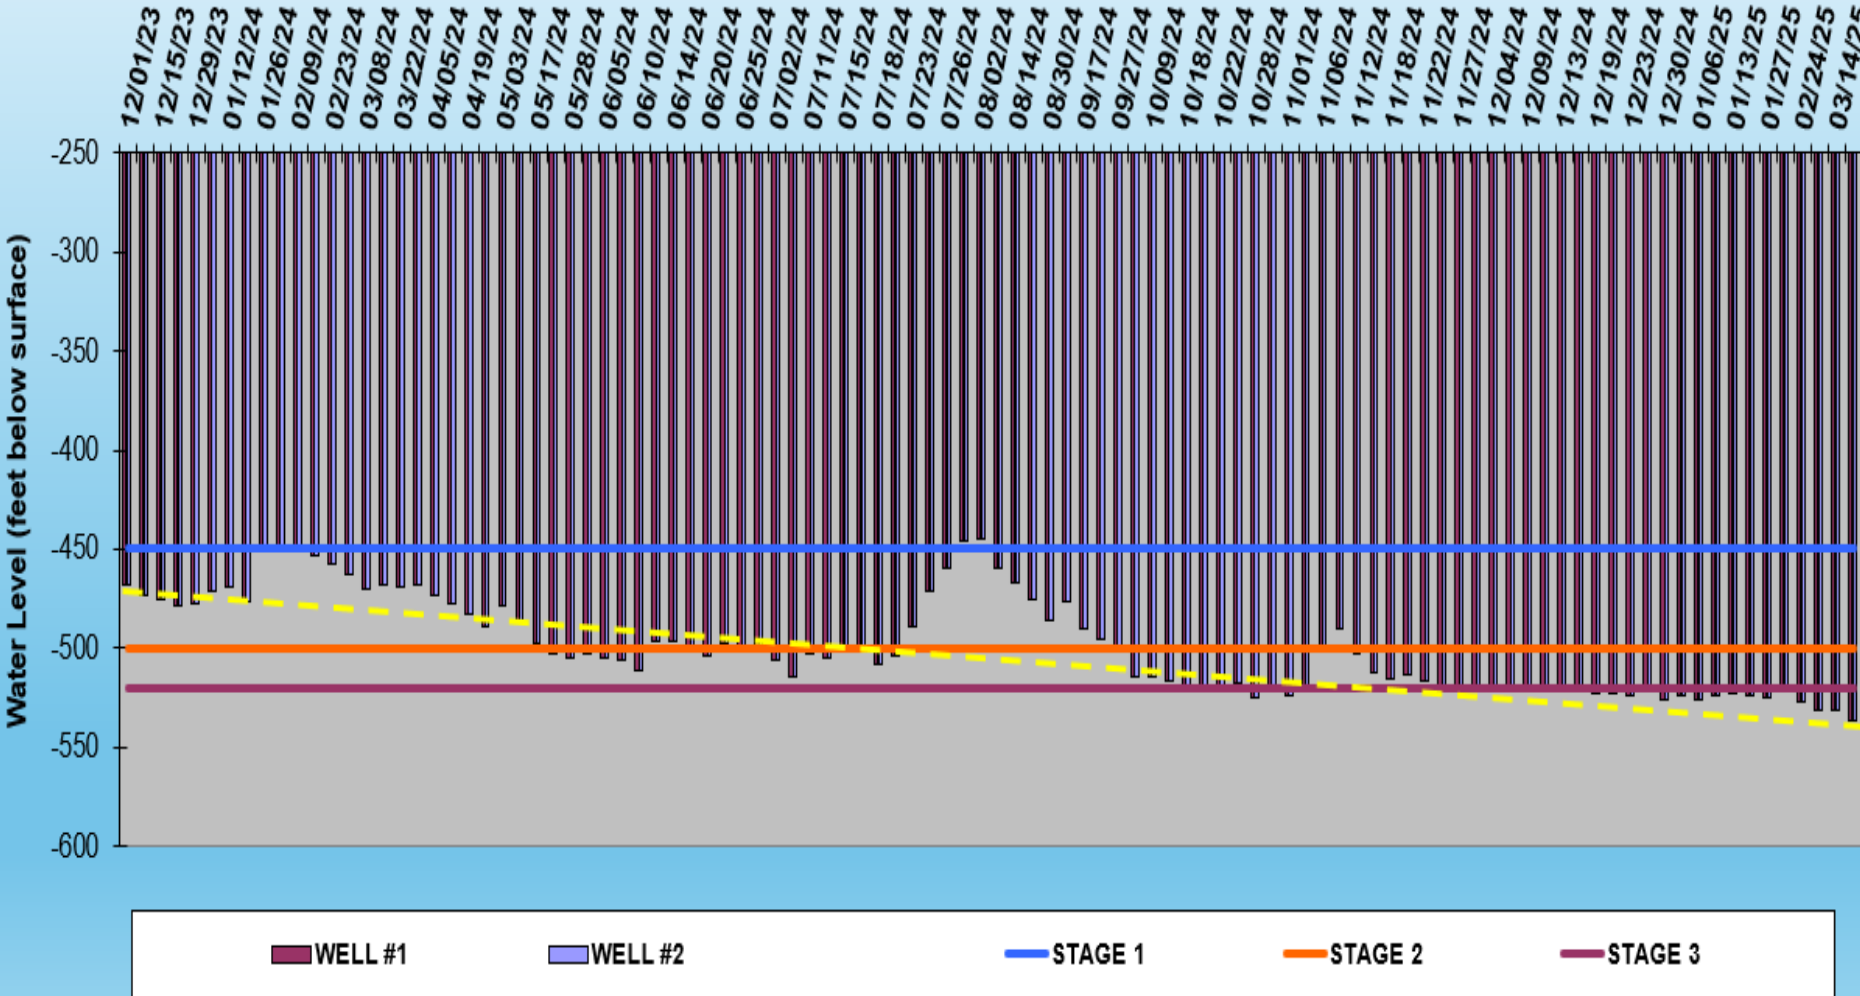

# Grey Forest Water System WEEKLY WATER LEVELS

Well Levels at Stage 3 Drought Levels